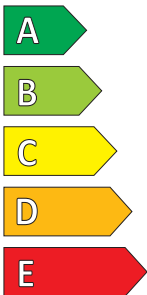

Product Information Sheet

Delegated Regulation (EU) 2020/740

Supplier name or trademark	PIRELLI
Commercial name or trade designation	PZERO
Tyre type identifier	31405
Tyre size designation	235/35R19
Load-capacity index	91
Speed category symbol	Y
Fuel efficiency class	D
Wet grip class	B
External rolling noise class	A
External rolling noise value	68 dB
Severe snow tyre	No
Ice tyre	No
Date of start of production	49/17
Date of end of production	-
Load version	XL
Additional information	

ENERG

PIRELLI

31405

235/35R19 91 Y XL

C1

D

B