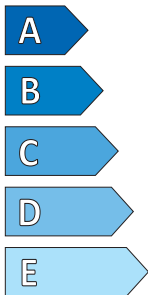

Product Information Sheet

Delegated Regulation (EU) 2020/740

Supplier name or trademark	PIRELLI
Commercial name or trade designation	PZERO
Tyre type identifier	31405
Tyre size designation	235/35R19
Load-capacity index	91
Speed category symbol	Y
Fuel efficiency class	D
Wet grip class	B
External rolling noise class	A
External rolling noise value	68 dB
Severe snow tyre	No
Ice tyre	No
Date of start of production	49/17
Date of end of production	-
Load version	XL
Additional information	

ENERG

PIRELLI

31405

235/35R19 91 Y XL

C1

D

B