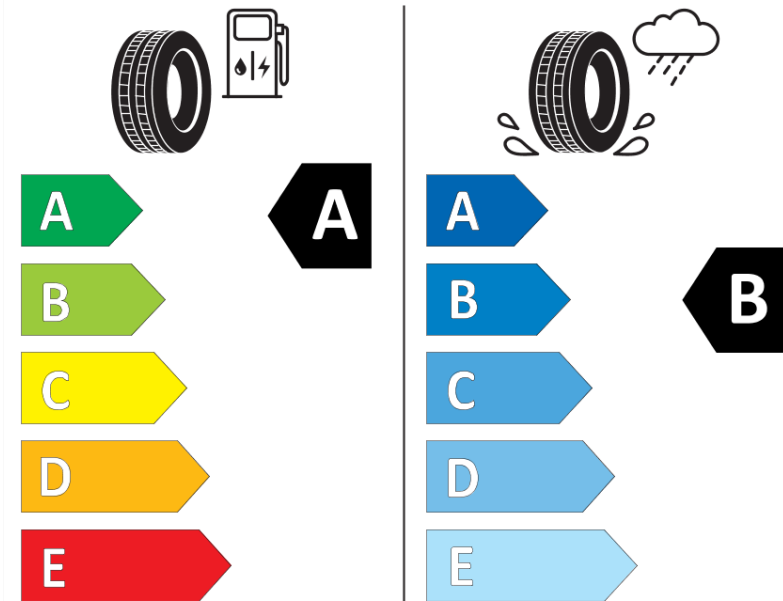

Product Information Sheet

Delegated Regulation (EU) 2020/740

Supplier name or trademark	MICHELIN
Commercial name or trade designation	PRIMACY 4 S1
Tyre type identifier	374250
Tyre size designation	215/55R17
Load-capacity index	94
Speed category symbol	V
Fuel efficiency class	A
Wet grip class	B
External rolling noise class	B
External rolling noise value	69
Severe snow tyre	No
Ice tyre	No
Date of start of production	40/17
Date of end of production	
Load version	SL
Additional information	215/55 R17 94V TL PRIMACY 4 S1 MI

ENERG

MICHELIN

374250

215/55R17 94 V

C1