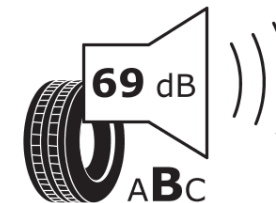

ENERG

MICHELIN

374250

215/55R17 94 V

C1